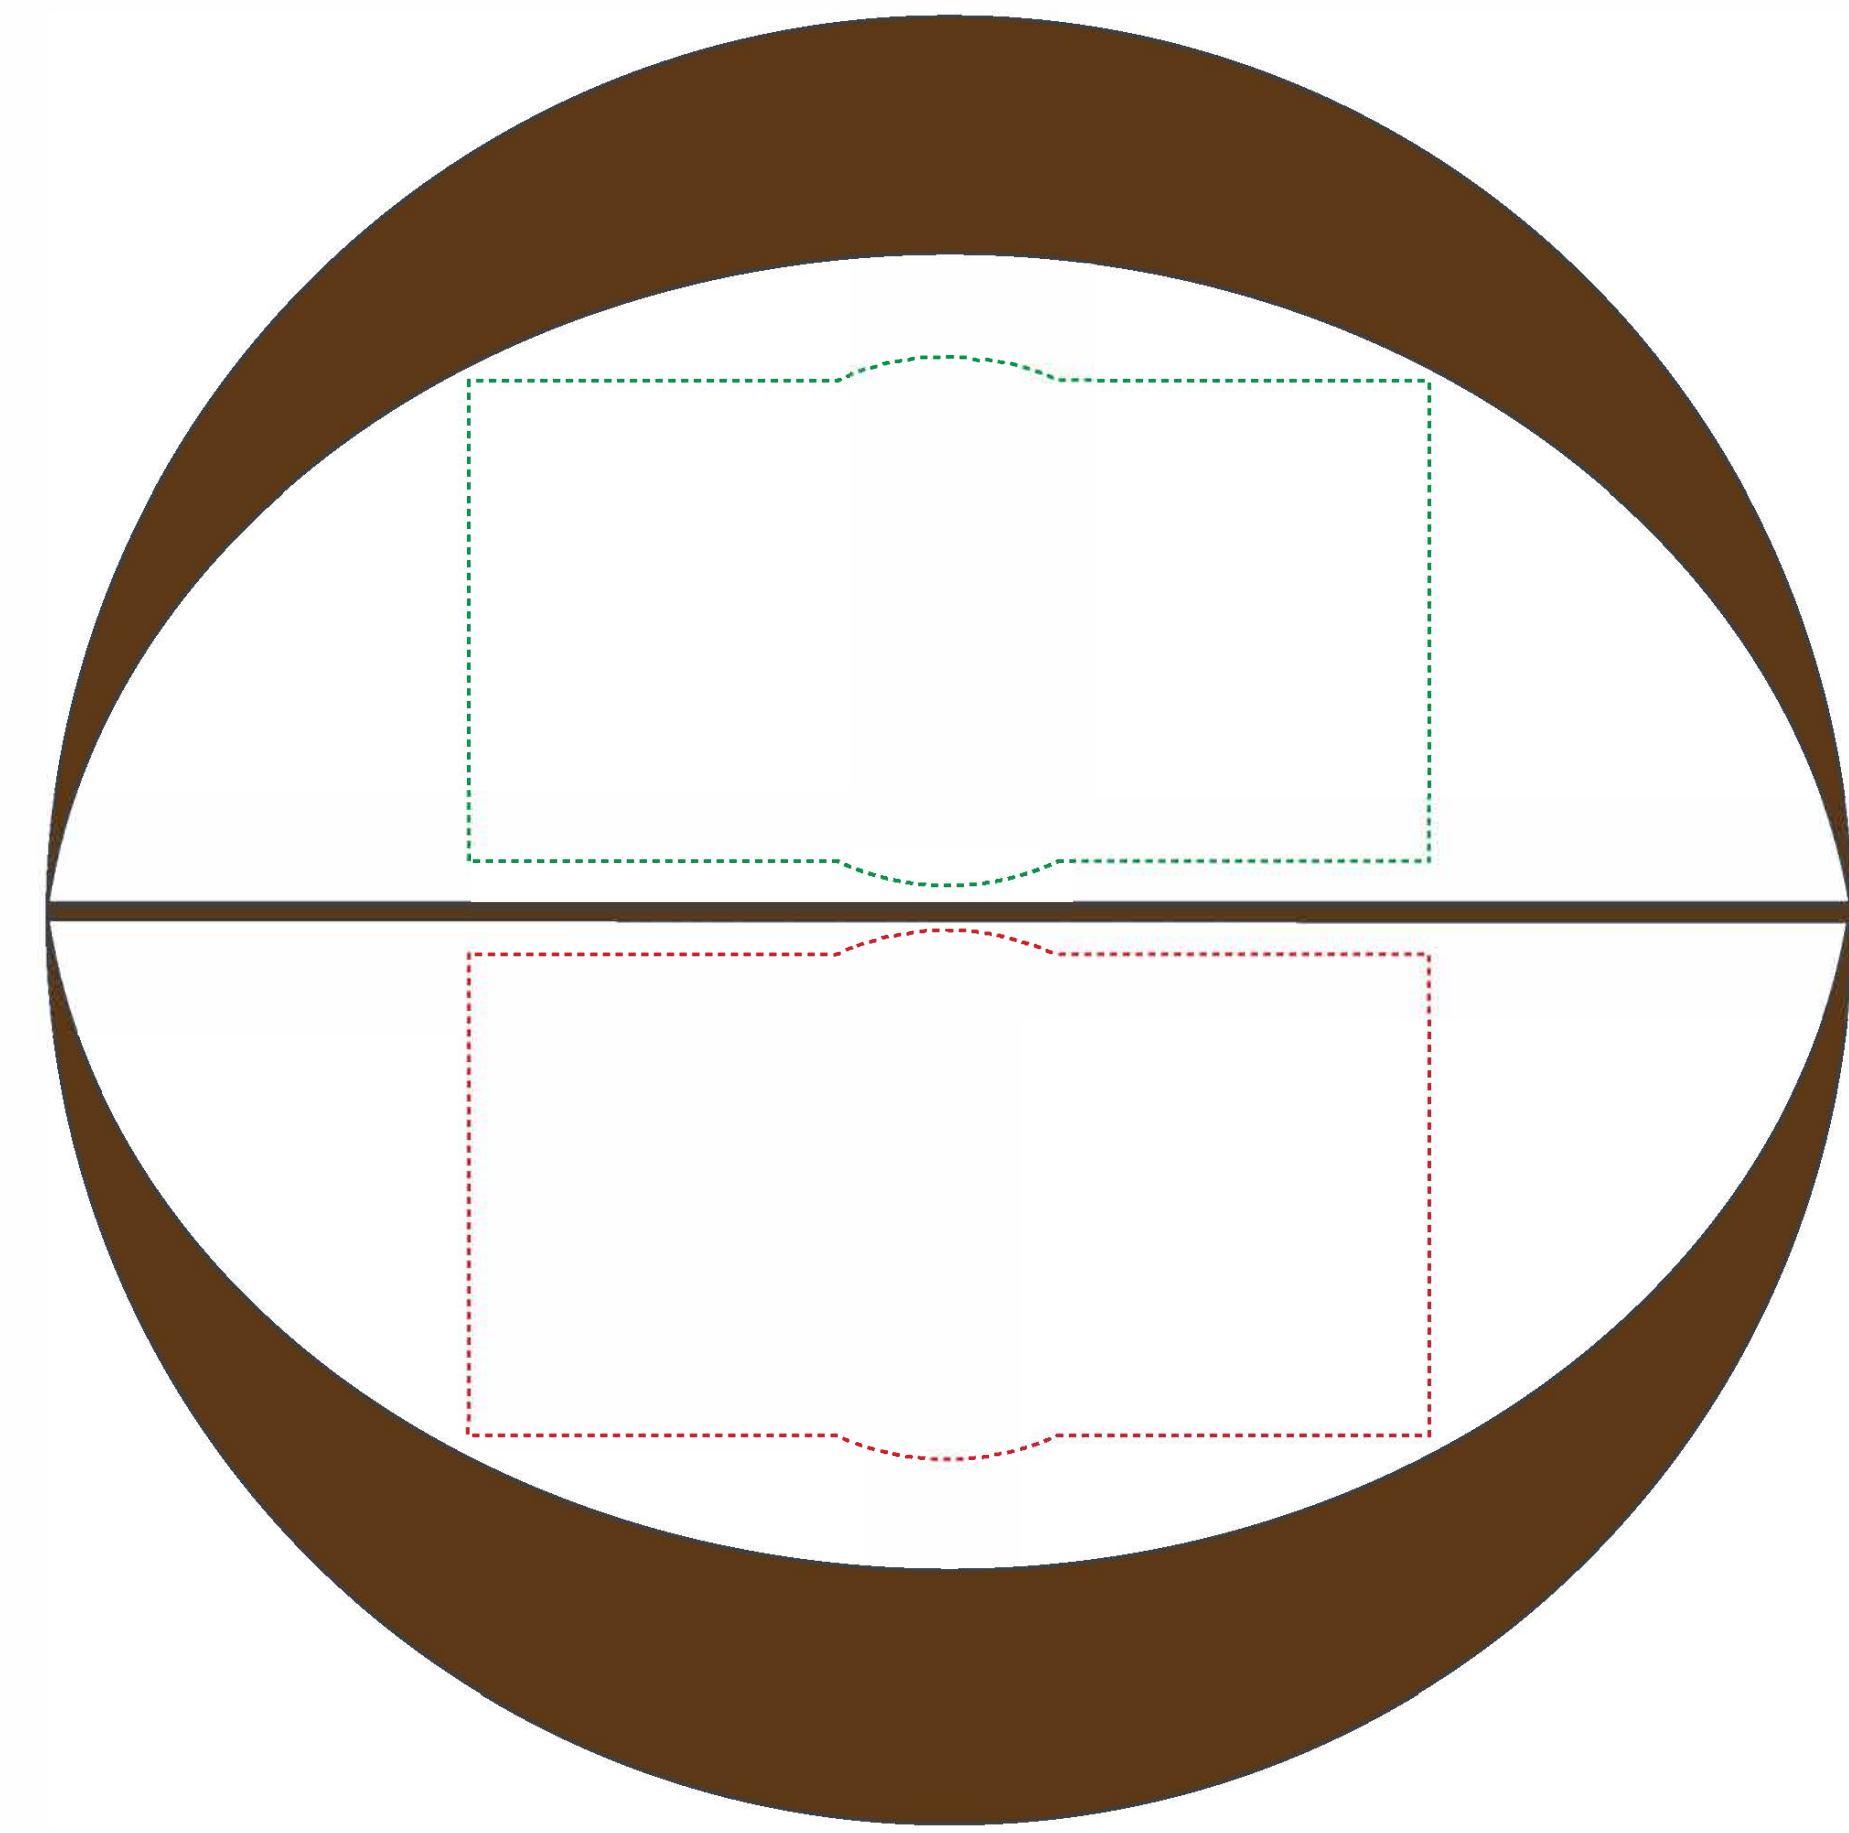

Full Size Signature Basketball - TGB2950S

Imprint Method: Pad Print

1-2 Color Imprint

Product size = 29.5" circumference

Standard Side #1 = 5"W x 2.5"
and/or 2.75" Diameter.

Standard Side #2 = 5"W x 2.5"
and/or 2.75" Diameter.

Side 1

Side 2

4 spot color max.

DUE TO OUR PRINTING PROCESS,
EXACT REGISTRATION IS IMPOSSIBLE.
PLEASE BE AWARE THAT THE SEPARATE
COLORS MAY MOVE IN ANY DIRECTION
OR ANGLE. NO TWO PRODUCTS WILL
PRINT IDENTICALLY.

Approximate Size

Standard Side 1

Standard Side 2

Side View

Full Size Signature Basketball - TGB2950S

Imprint Method: Pad Print

3-4 Color Imprint

Product size = 29.5" circumference

Standard Side #1 = 4 1/2"W x 2"H
and/or 2 3/4" diameter

Standard Side #2 = 4 1/2"W x 2"H
and/or 2 3/4" diameter

Side 1

Side 2

4 spot color max.

DUE TO OUR PRINTING PROCESS,
EXACT REGISTRATION IS IMPOSSIBLE.
PLEASE BE AWARE THAT THE SEPARATE
COLORS MAY MOVE IN ANY DIRECTION
OR ANGLE. NO TWO PRODUCTS WILL
PRINT IDENTICALLY.